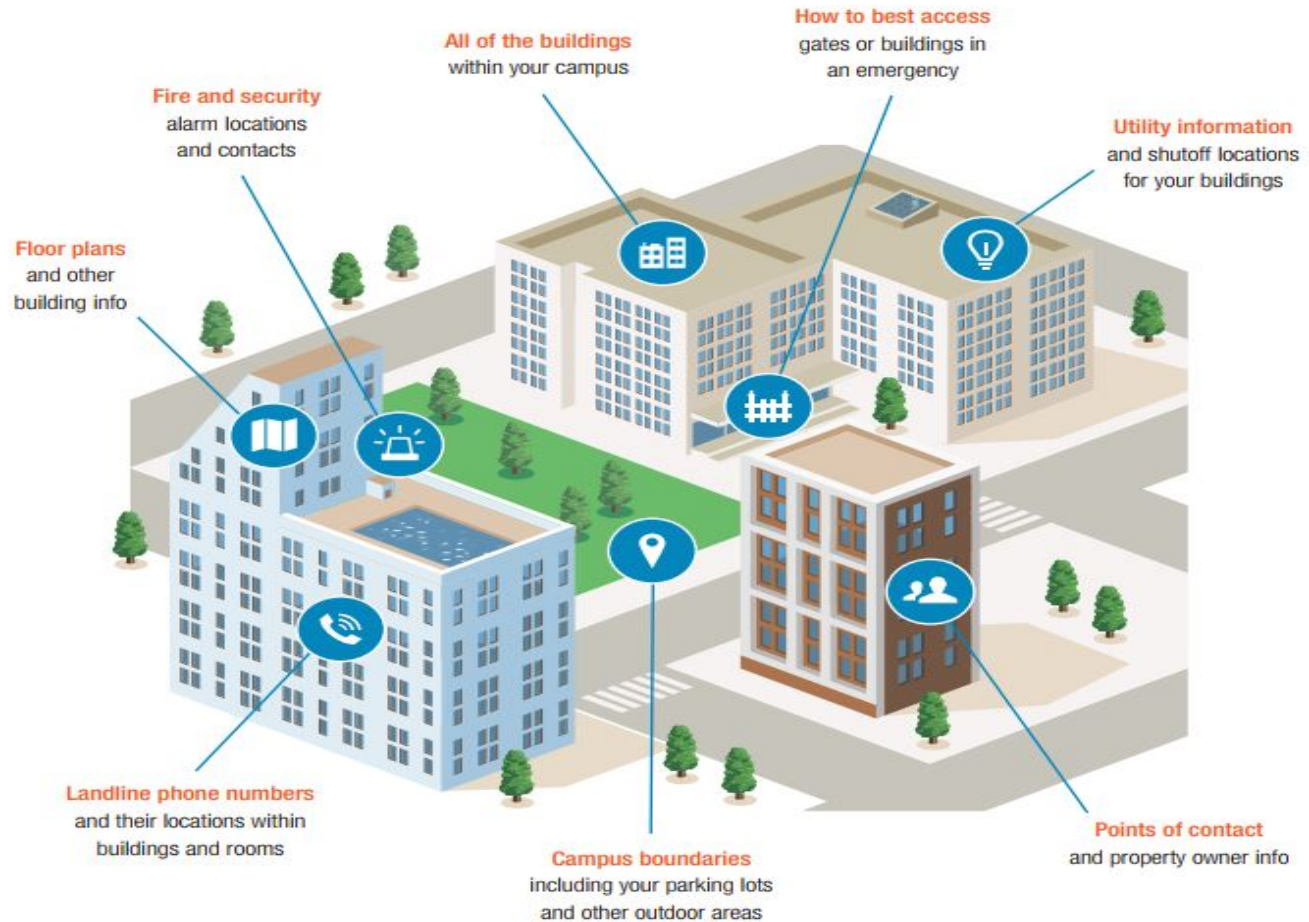

Protect Your Employees, Visitors, and Property

Create Your Facility Profile Today at

RaveFacility.com

Protect your employees, visitors, and property. Register today.

You can also sign up for Emergency Alerts

Smart911.com

Just go to smart911.com, create a personal safety profile with your work address listed, and opt-in to receive emergency alerts.

Some of the emergency alerts you can opt-in to receive are weather, traffic, missing persons, law enforcement, and fire.