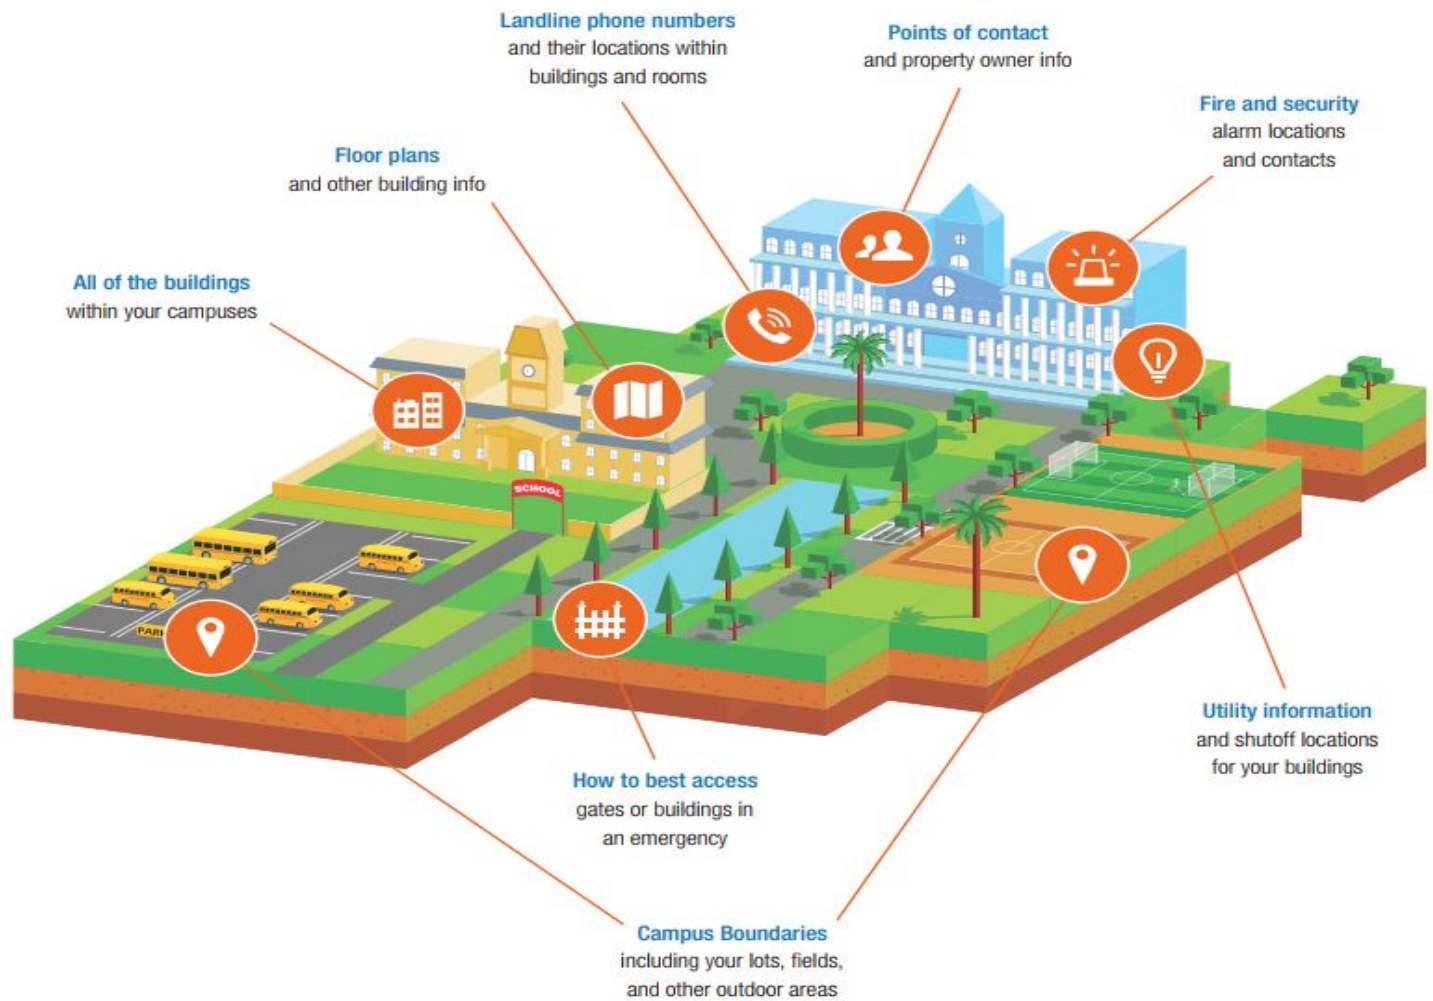

Keep Your School Safe

Create Your Facility Profile Today at

RaveFacility.com

Protect your employees, visitors, and property. Register today.

You can also sign up for Emergency Alerts

Smart911.com

Just go to smart911.com, create a personal safety profile with your work address listed, and opt-in to receive emergency alerts.

Some of the emergency alerts you can opt-in to receive are weather, traffic, missing persons, law enforcement, and fire.

For more information please contact us or go to <https://pikecounty911.org/smart911-rave-alerts>